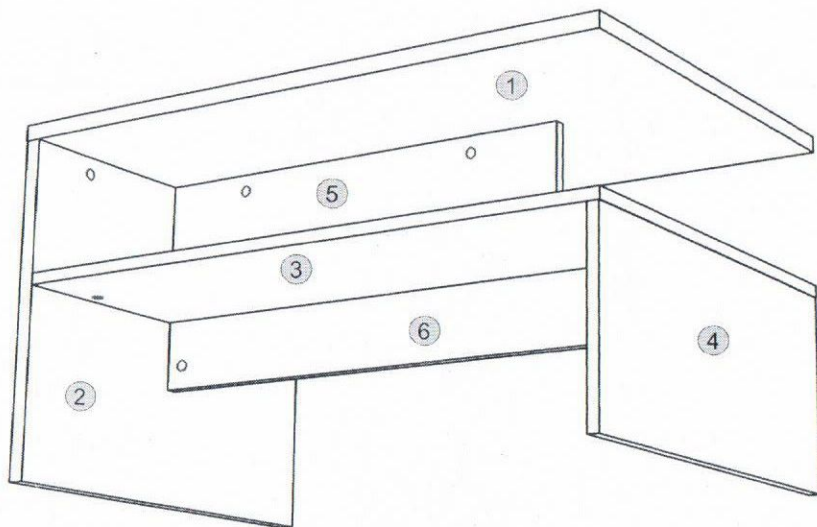

Instalation manual

FRIDA

Element symbol	Dimensions				Code	Package
1	900	600	22	1	STIL_8.001	1/1
2	470	600	22	1	STIL_8.002	1/1
3	877	600	16	1	STIL_8.003	1/1
4	267	600	16	1	STIL_8.004	1/1
5	187	650	16	1	STIL_8.005	1/1
6	100	860	16	1	STIL_8.006	1/1