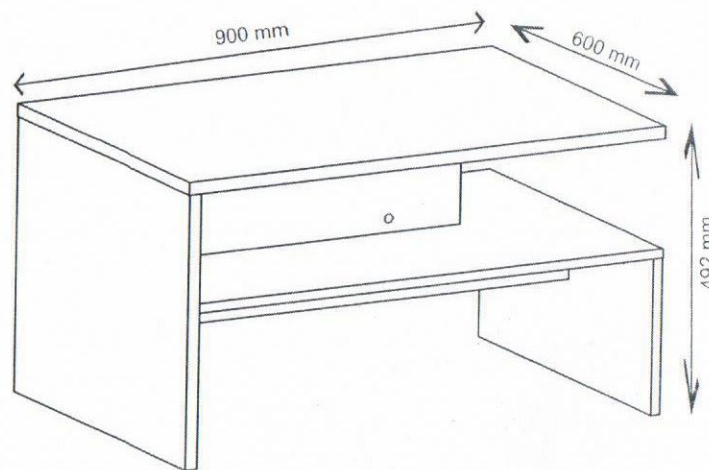

Instalation manual

FRIDA

Element symbol	Dimensions				Code	Package
1	900	600	22	1	STIL_8.001	1/1
2	470	600	22	1	STIL_8.002	1/1
3	877	600	16	1	STIL_8.003	1/1
4	267	600	16	1	STIL_8.004	1/1
5	187	650	16	1	STIL_8.005	1/1
6	100	860	16	1	STIL_8.006	1/1