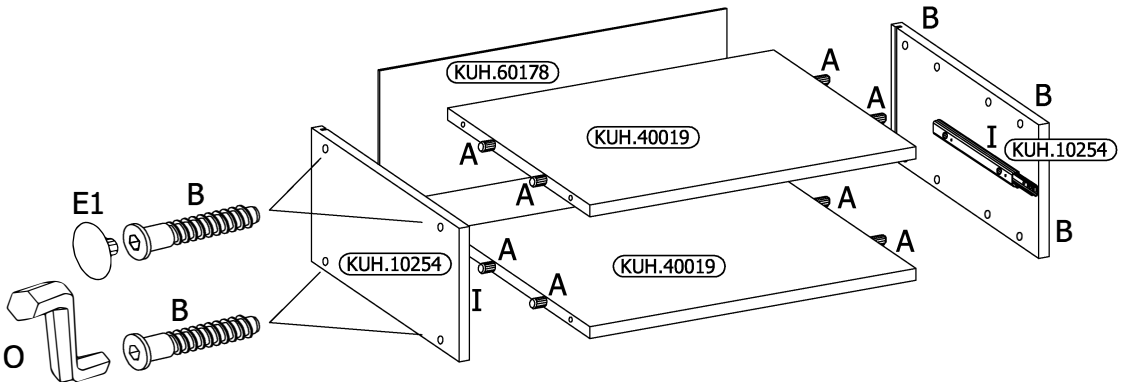

# 40 G-13 1S VIRION

					4.0x30mm 	3.0x20mm 	5.0x13mm 				M4.0x9mm 	
8	8	14	1	1	2	10	4	2	1	1	2	2

ISM-KUH-00759

40 G-13 1S VIRION