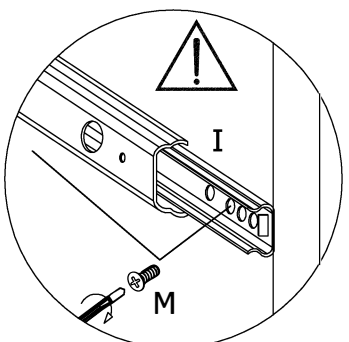

# 40 G-13 1S VIRION

					4.0x30mm 	3.0x20mm 	5.0x13mm 				M4.0x9mm 	
8	8	14	1	1	2	10	4	2	1	1	2	2

ISM-KUH-00759

40 G-13 1S VIRION