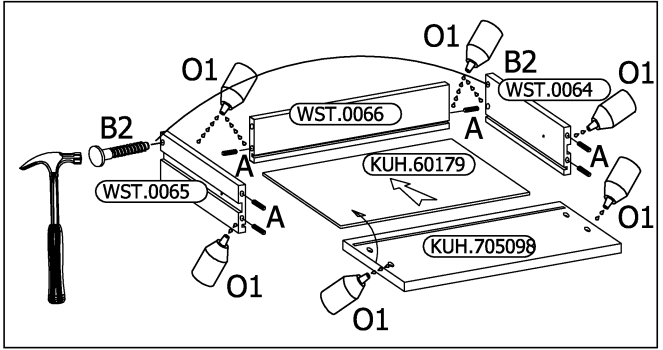

# 40 G-13 1S VIRION

					4.0x30mm 	3.0x20mm 	5.0x13mm 				M4.0x9mm 	
8	8	14	1	1	2	10	4	2	1	1	2	2

ISM-KUH-00759

40 G-13 1S VIRION