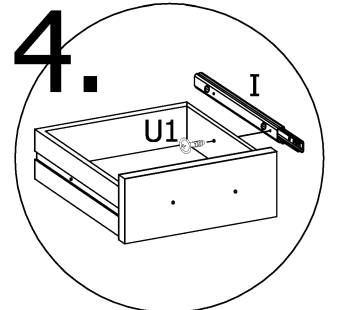

# 40 G-13 1S VIRION

					4.0x30mm 	3.0x20mm 	5.0x13mm 				M4.0x9mm 	
8	8	14	1	1	2	10	4	2	1	1	2	2

ISM-KUH-00759

40 G-13 1S VIRION