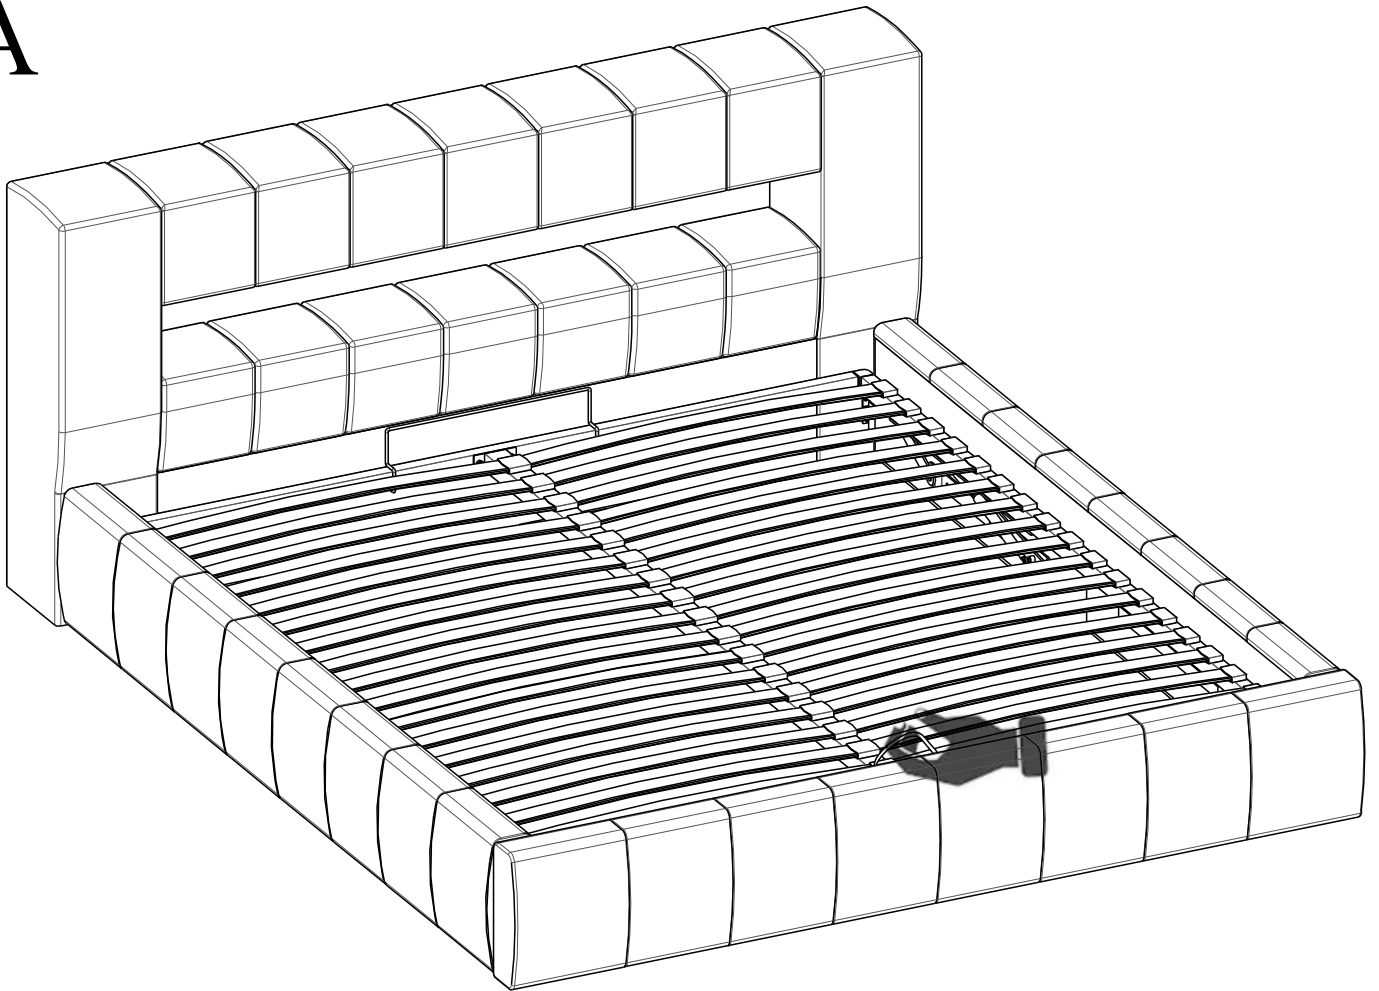

10" + 13"

40min

1/8

Z	1x
M	1x
N	1x
R	1x
L	1x
S	1x

5

!

10"

6

A

B

LED

230V