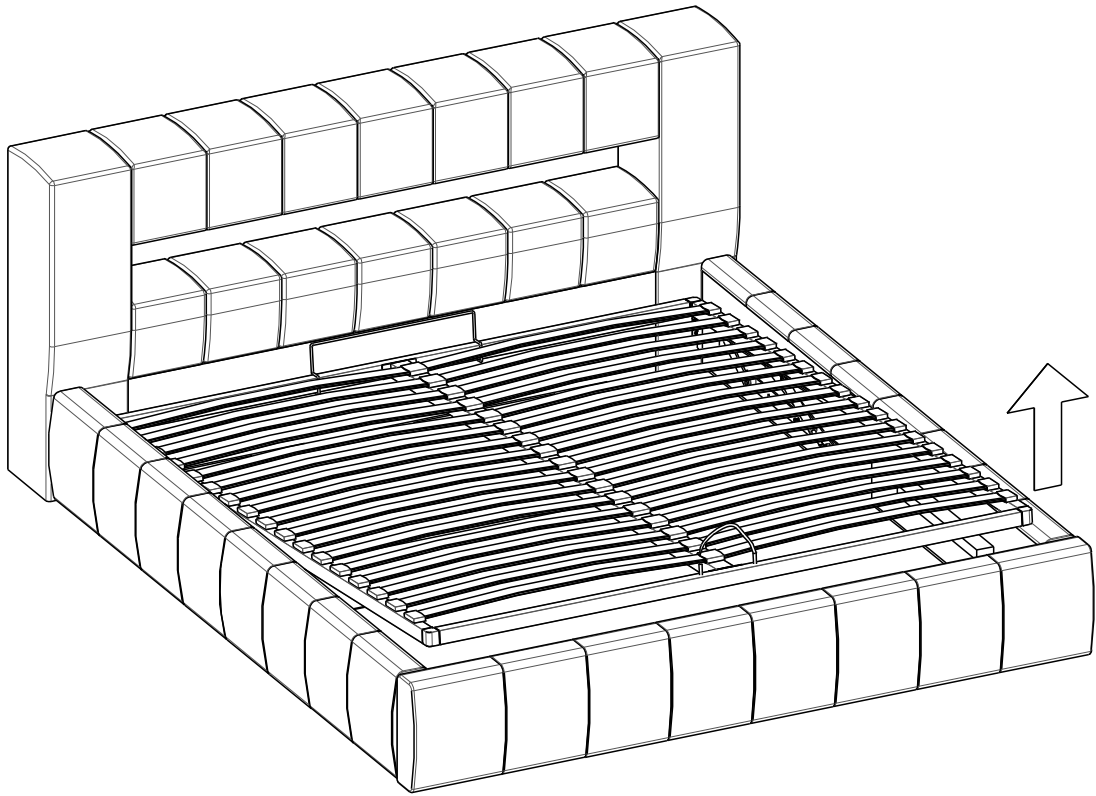

10" + 13"

40min

1/8

Z	1x
M	1x
N	1x
R	1x
L	1x
S	1x

5

!

10"

6

A

B

LED

230V