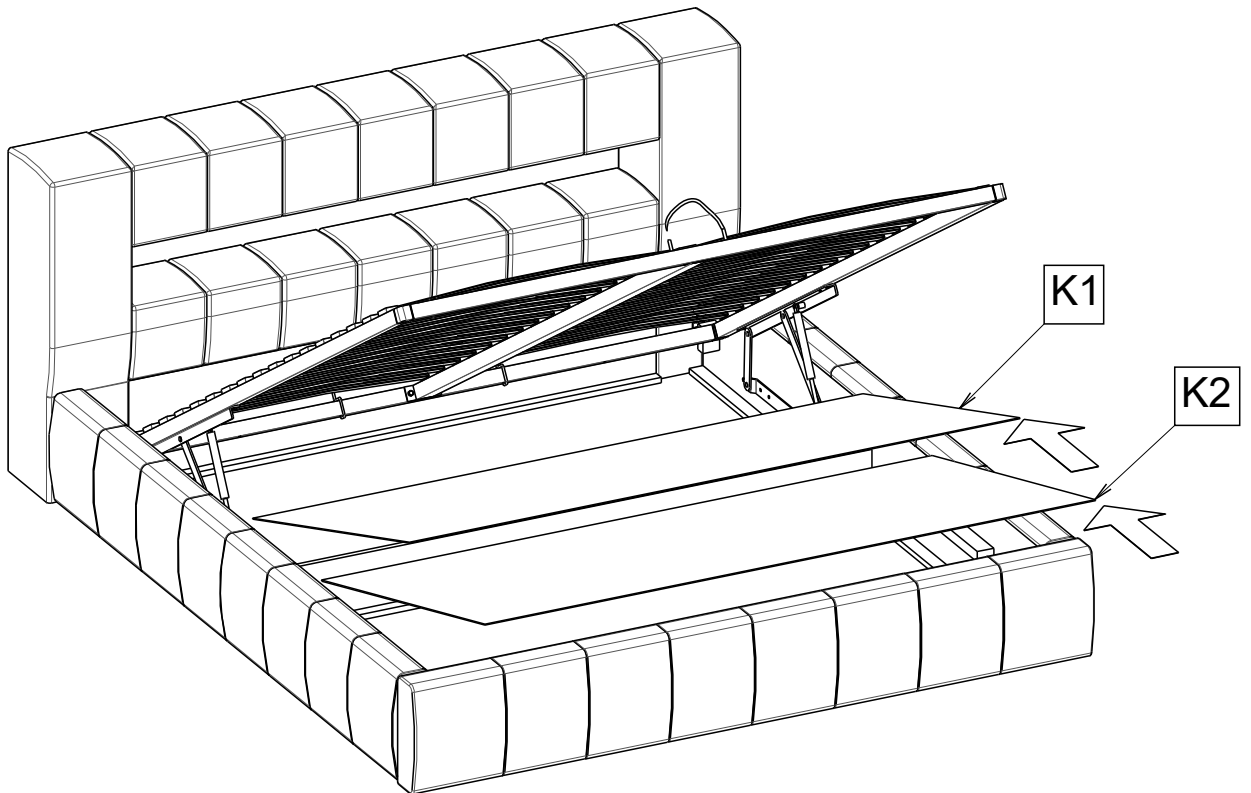

10" + 13"

40min

1/8

Z	1x
M	1x
N	1x
R	1x
L	1x
S	1x

5

!

10"

6

A

B

LED

230V