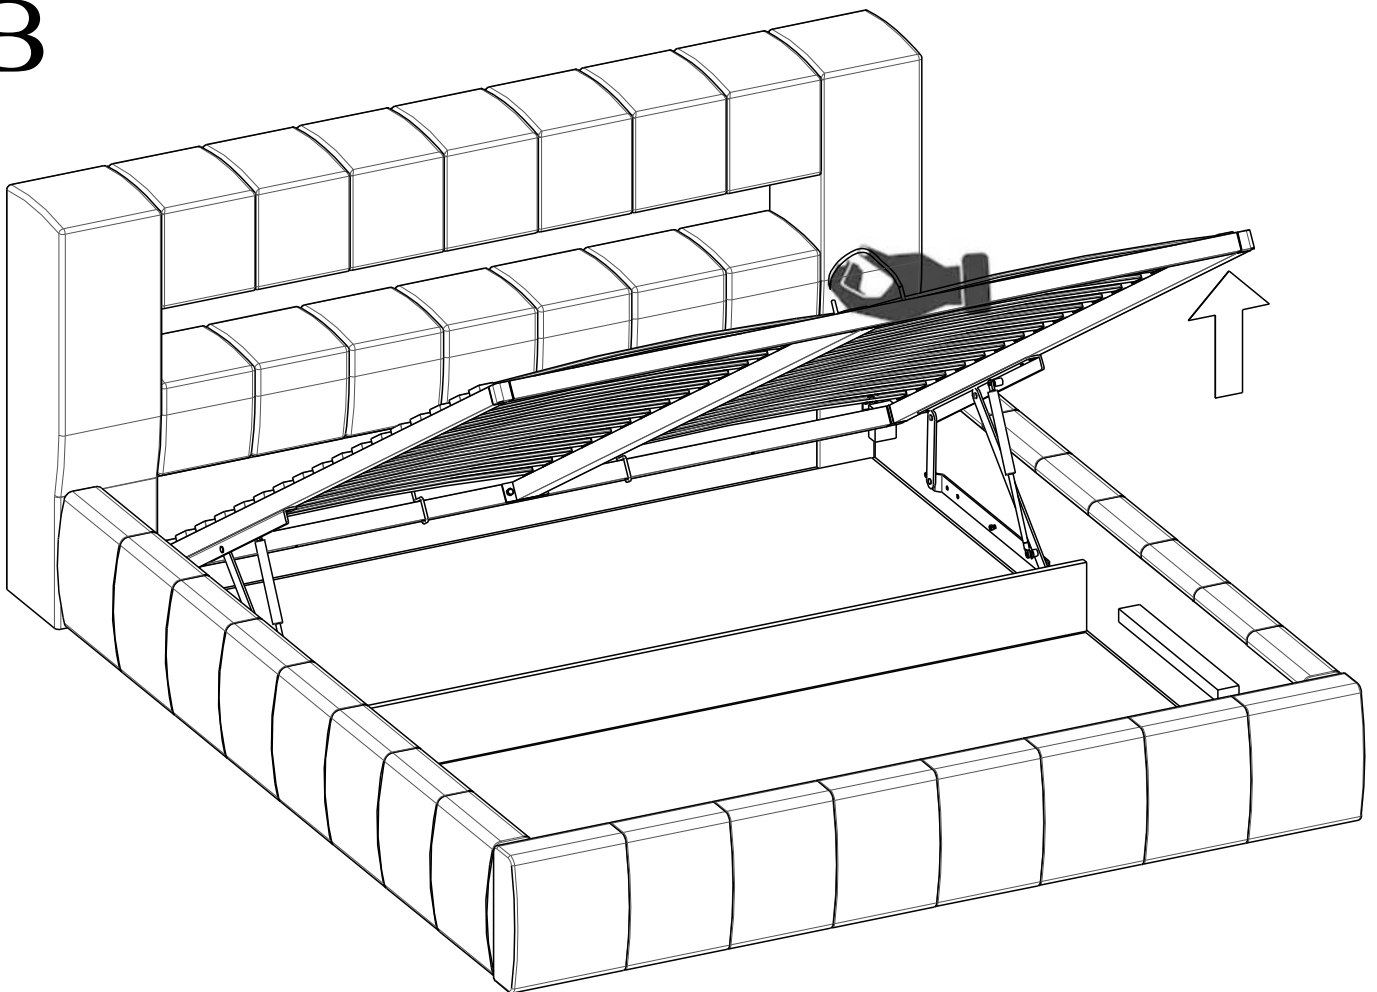

10" + 13"

40min

1/8

Z	1x
M	1x
N	1x
R	1x
L	1x
S	1x

5

!

10"

6

A

B

LED

230V