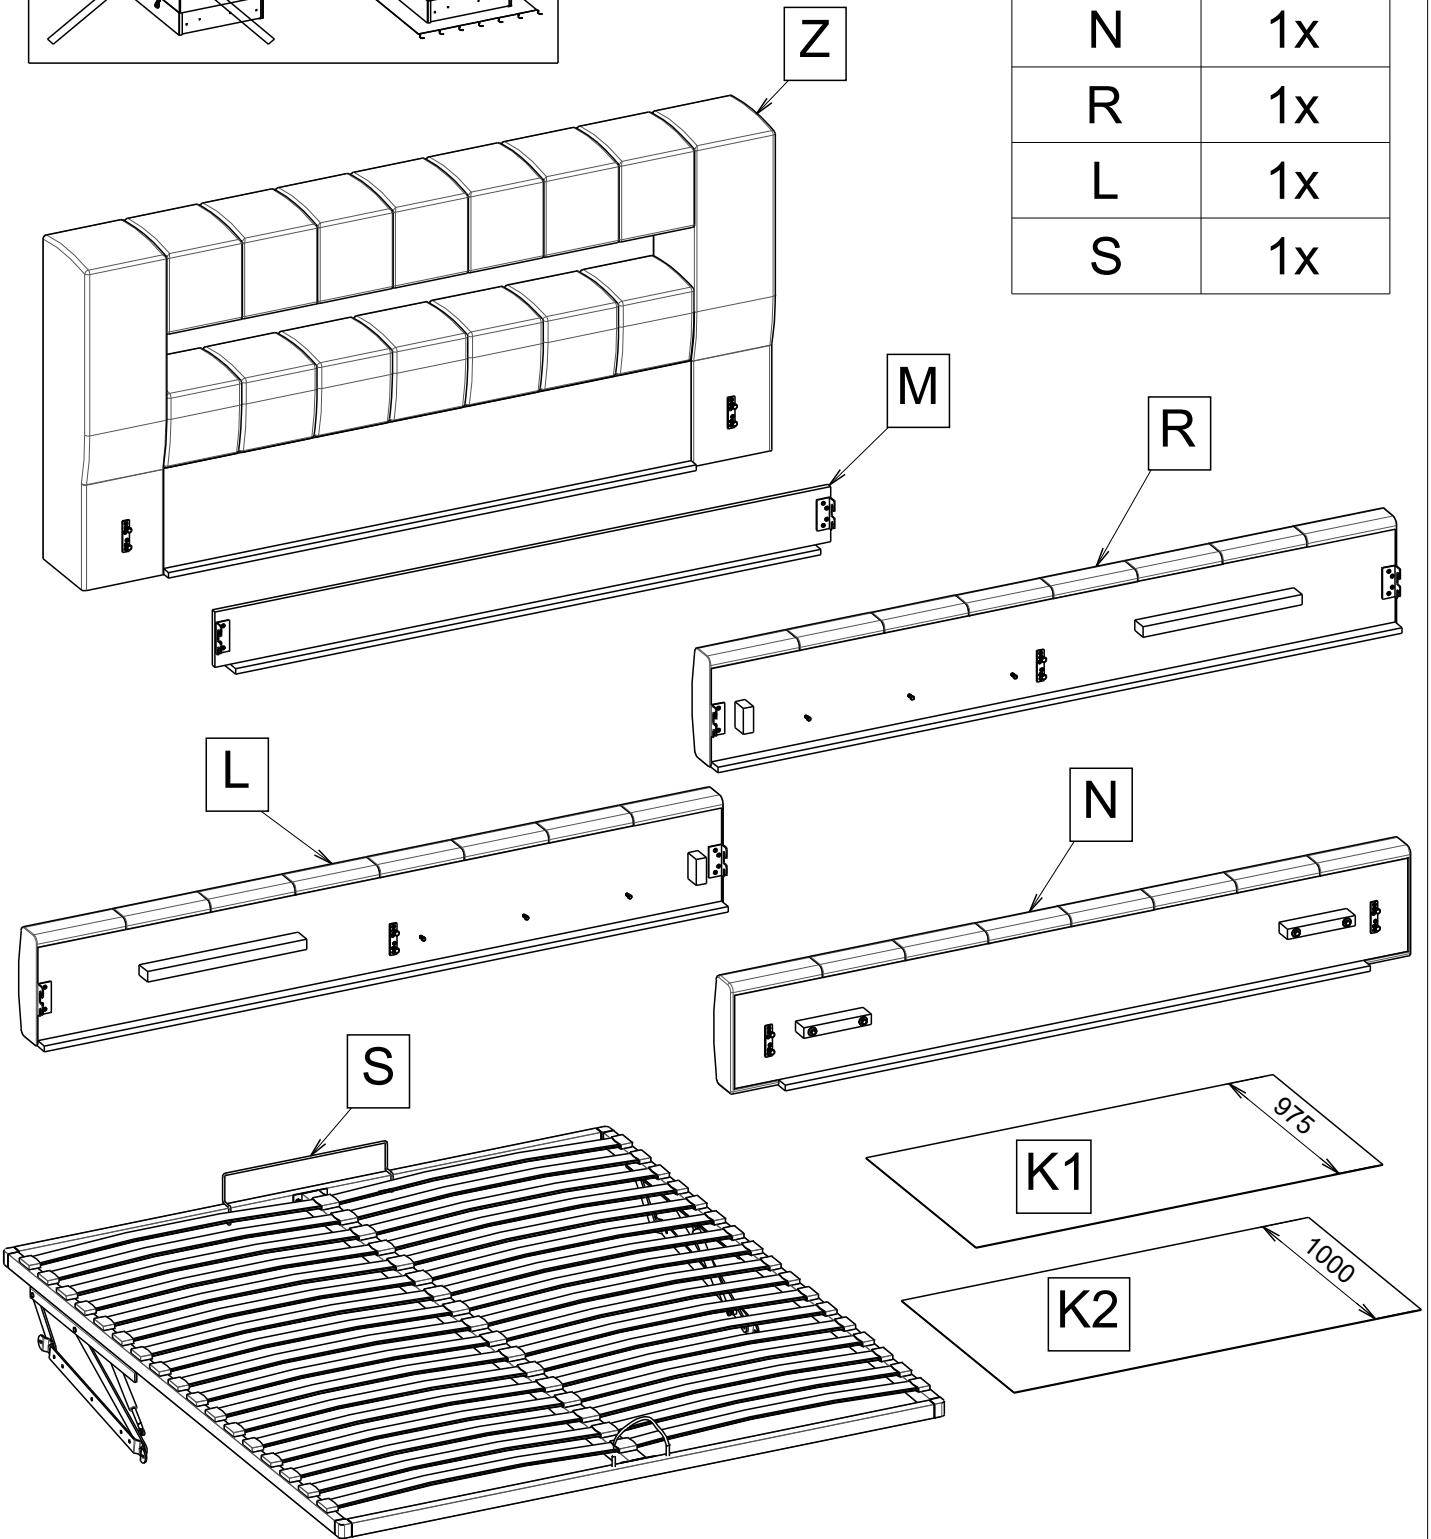

10" + 13"

40min

1/8

Z	1x
M	1x
N	1x
R	1x
L	1x
S	1x

5

!

10"

6

A

B

LED

230V