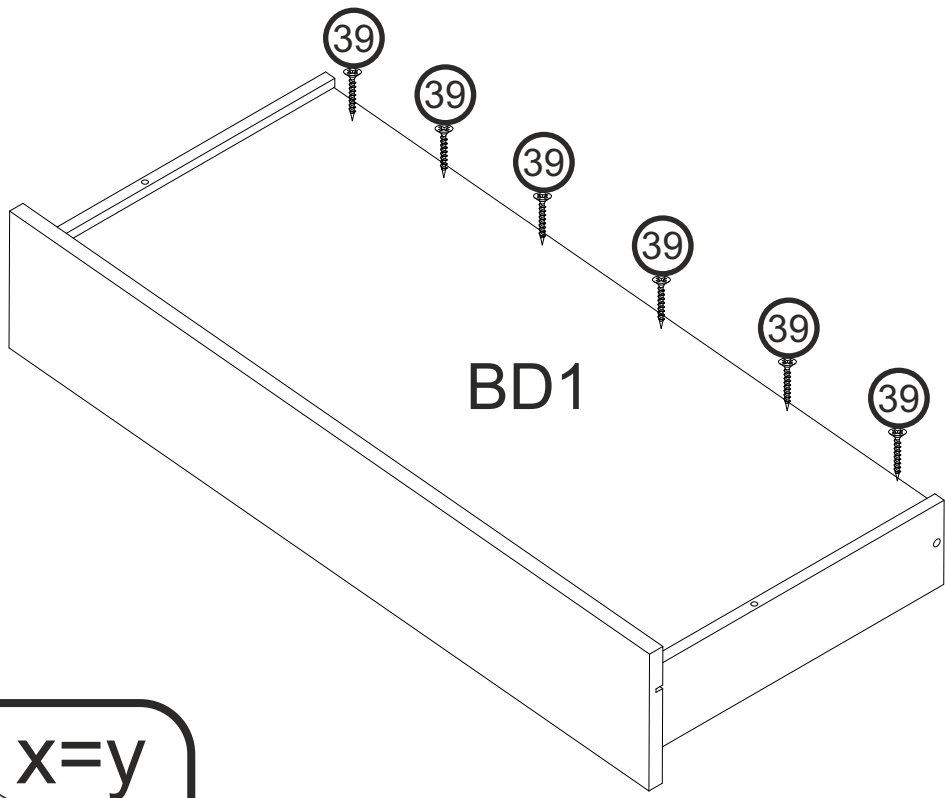

# 11

**39** 3x20  
x12

A screw with a yellow head and a silver shaft, labeled **39**. The dimensions 3x20 are indicated above it, and the quantity x12 is indicated below it.

**x2**