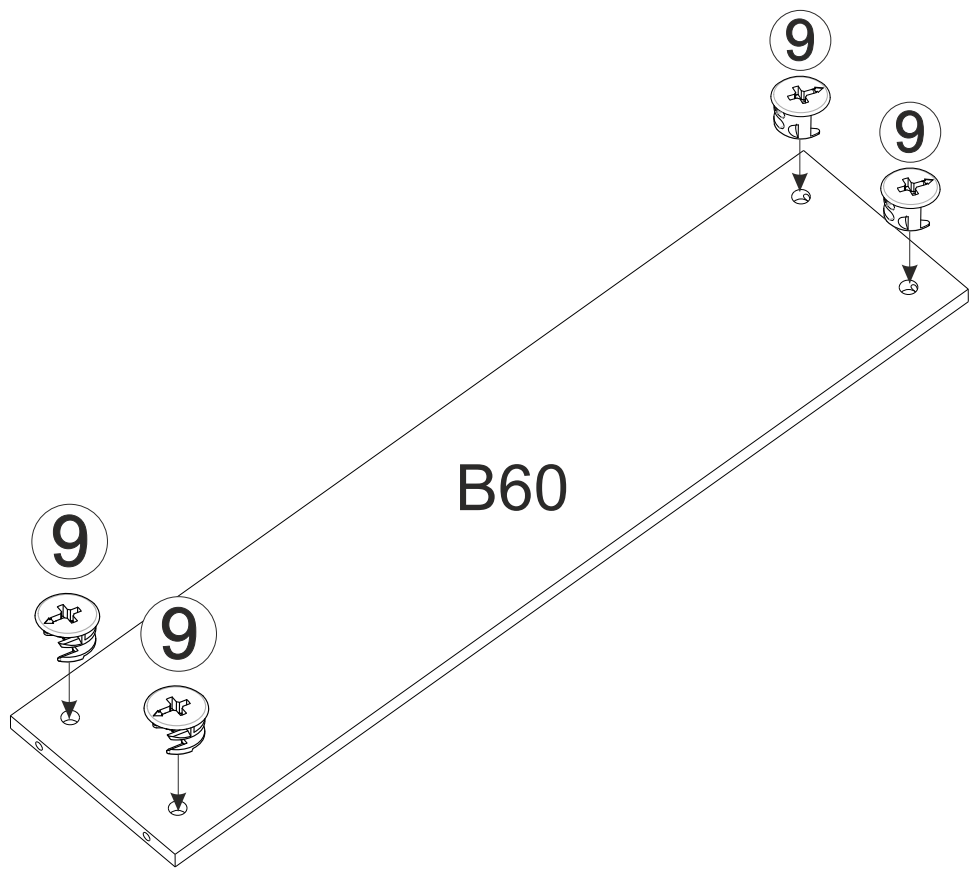

13

9 $\varnothing 15$
x4