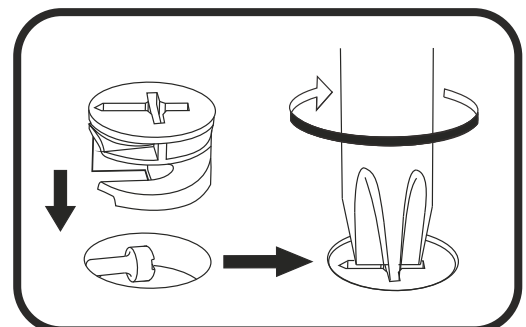

# 11

**39** 3x20  
x12

A screw with a yellow head and a silver shaft, labeled **39**. The dimensions 3x20 are indicated above it, and the quantity x12 is indicated below it.

**x2**