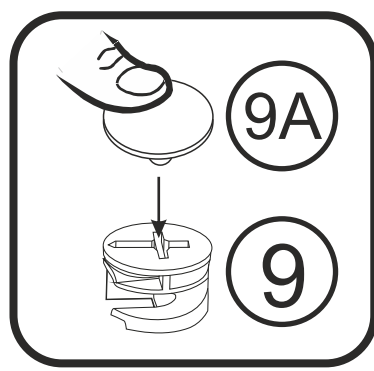

13

9 $\varnothing 15$
x4

14

9A
x4