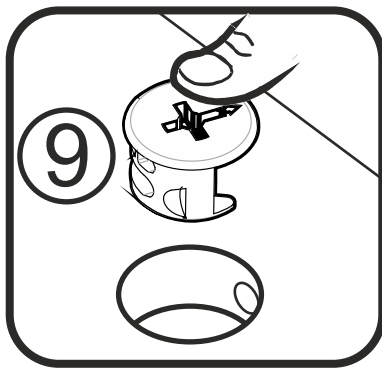

13

9 $\varnothing 15$
x4

14

9A
x4