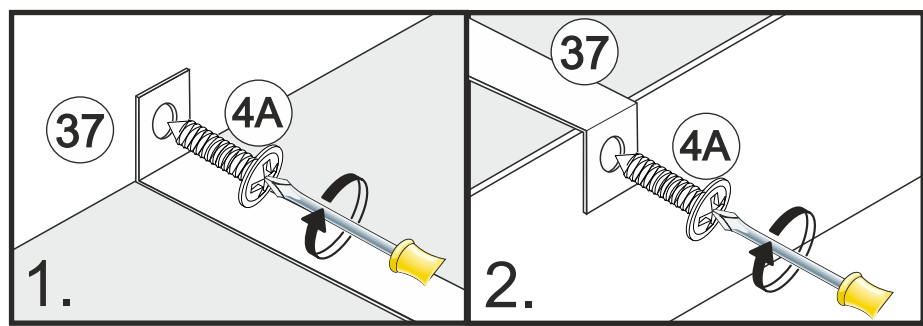

11

39 3x20
x12

A screw with a yellow head and a silver shaft, labeled **39**. The dimensions 3x20 are indicated above it, and the quantity x12 is indicated below it.

x2

12

4A 4x16
x4

A screw with a yellow head and a silver shaft, labeled **4A**. The dimensions 4x16 are indicated above it, and the quantity x4 is indicated below it.

37
x2

A long, thin rectangular brace labeled **37**. The quantity x2 is indicated below it.

x2