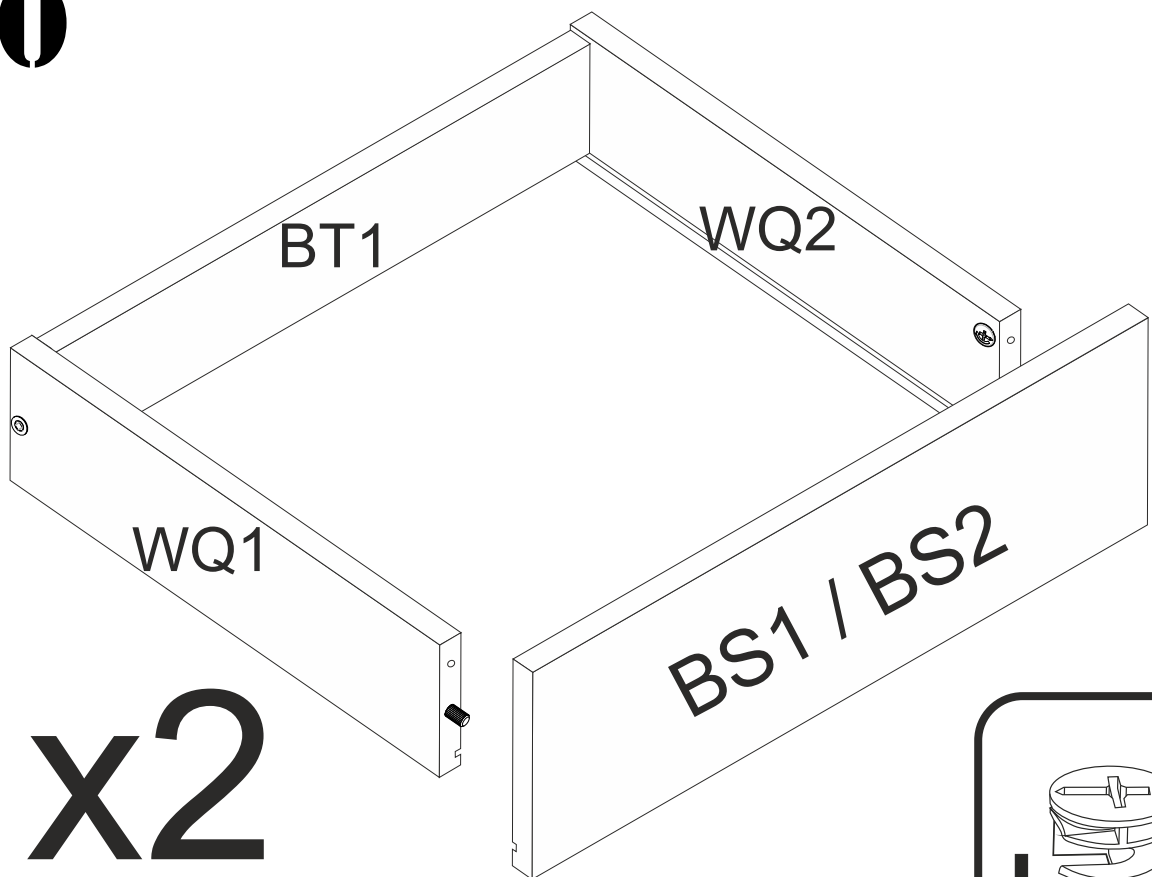

# 11

**39** 3x20  
x12

A screw with a yellow head and a silver shaft, labeled **39**. The dimensions 3x20 are indicated above it, and the quantity x12 is indicated below it.

**x2**