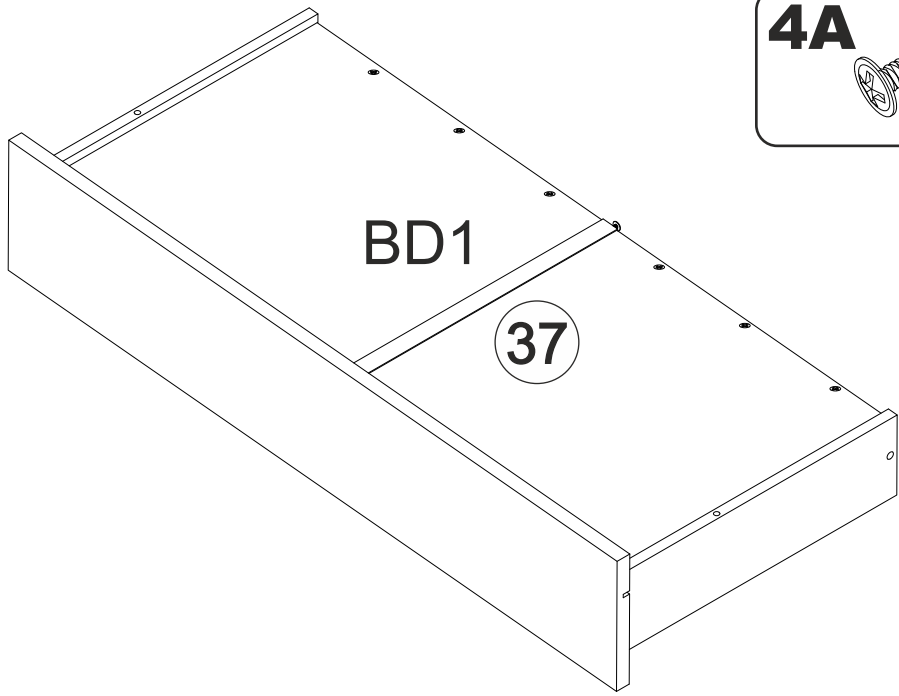

# 11

**39** 3x20  
x12

A screw with a yellow head and a silver shaft, labeled **39**. The dimensions 3x20 are indicated above it, and the quantity x12 is indicated below it.

**x2**

# 12

**4A** 4x16  
x4

A screw with a yellow head and a silver shaft, labeled **4A**. The dimensions 4x16 are indicated above it, and the quantity x4 is indicated below it.

**37**  
x2

A long, thin rectangular brace labeled **37**. The quantity x2 is indicated below it.