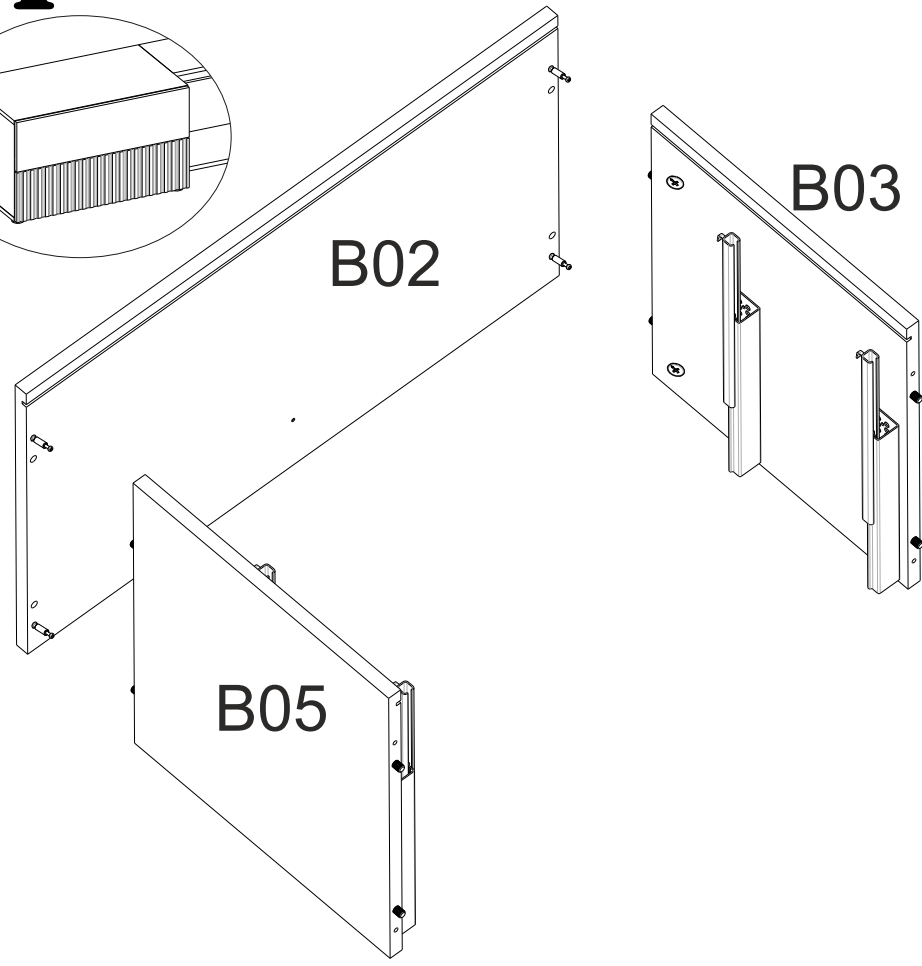

13

9 $\varnothing 15$
x4

14

9A
x4