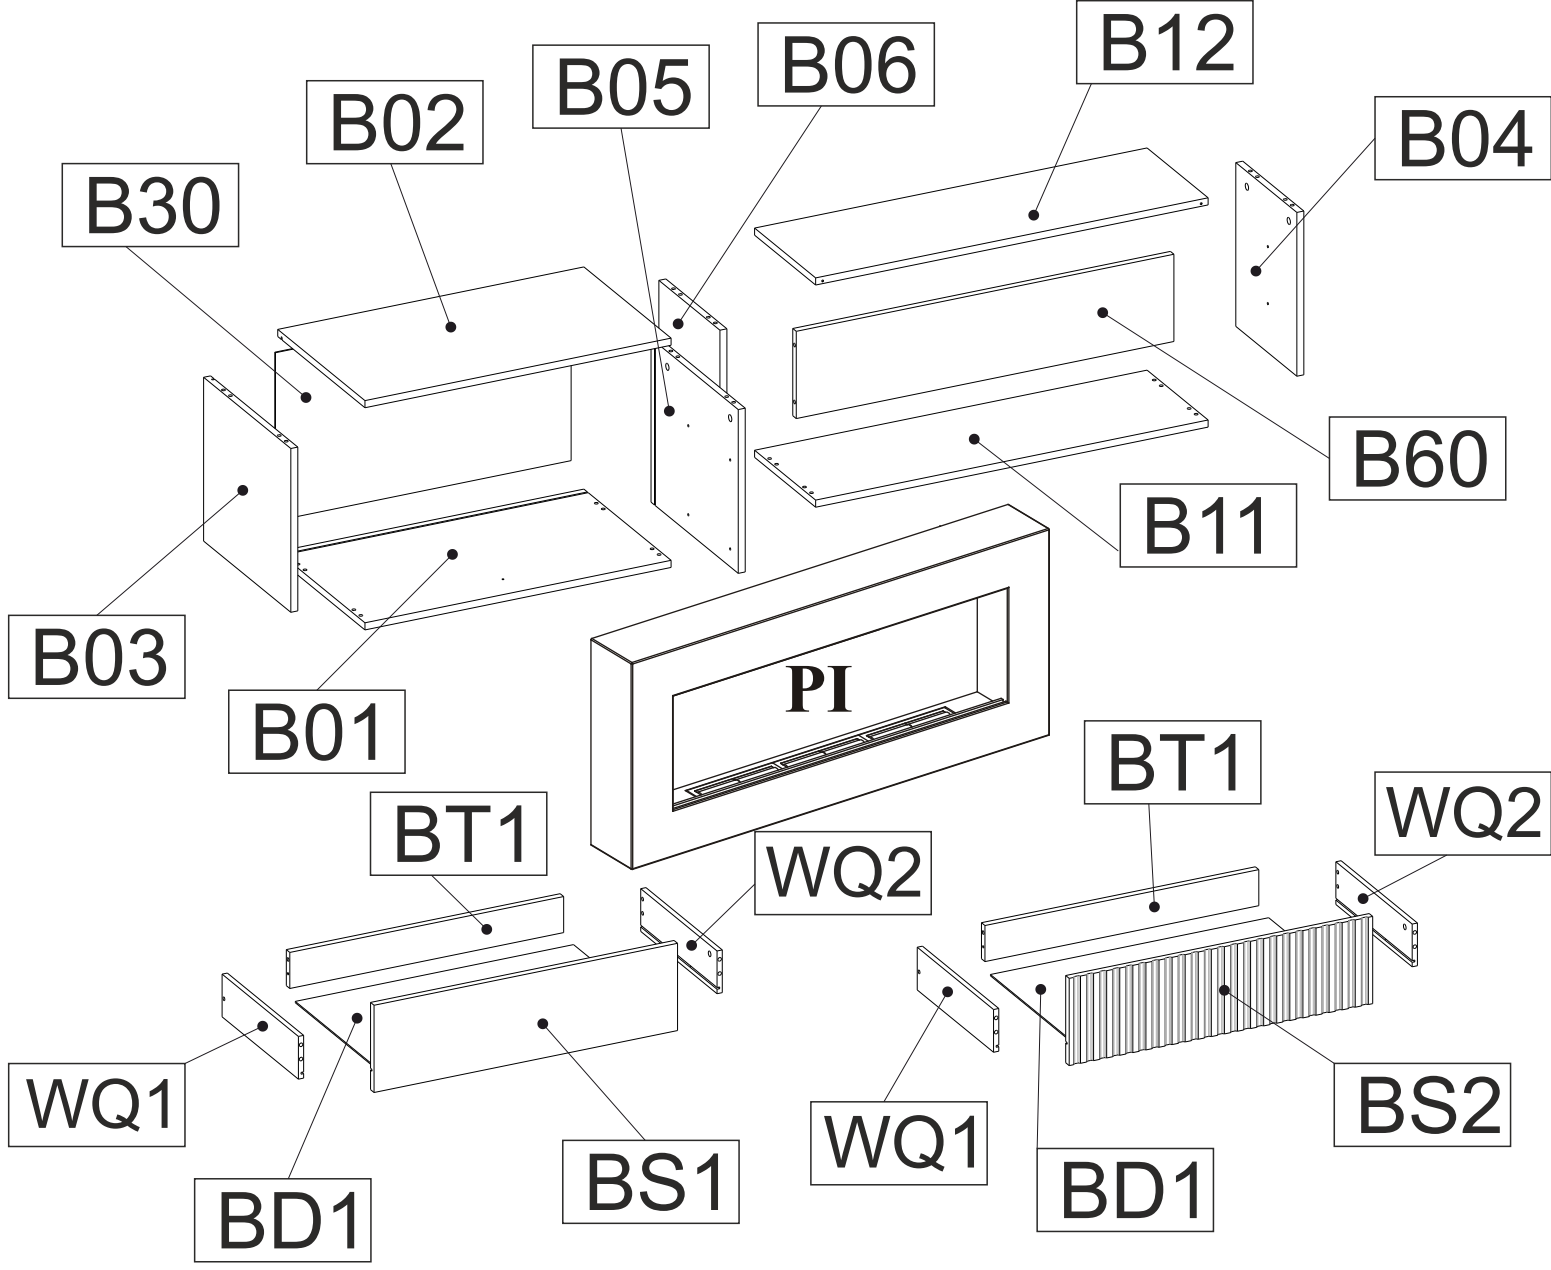

<https://quefairedemesdechets.fr>

A	B_(mm)	C_(mm)	D_(mm)	E	F
B01	702	400	16	1	1 1
B02	702	400	16	1	1 1
B03	368	400	16	1	1 1
B04	368	280	16	1	1 1
B05	368	400	16	1	1 1
B06	368	280	16	1	1 1
B11	900	280	16	1	1 1
B12	900	280	16	1	1 1
B30	678	378	3	1	1 1
B60	866	196	16	1	1 1
BD1	638	353	3	2	1 1
BS1	696	196	16	1	1 1
BS2	196	696	16	1	1 1
BT1	628	81	16	2	1 1
WQ1	350	96	12	2	1 1
WQ2	350	96	12	2	1 1

# 11

**39** 3x20  
x12

A screw with a yellow head and a silver shaft, labeled **39**. The dimensions 3x20 are indicated above it, and the quantity x12 is indicated below it.

**x2**

# 12

**4A** 4x16  
x4

A screw with a yellow head and a silver shaft, labeled **4A**. The dimensions 4x16 are indicated above it, and the quantity x4 is indicated below it.

**37**  
x2

A long, thin rectangular brace labeled **37**. The quantity x2 is indicated below it.